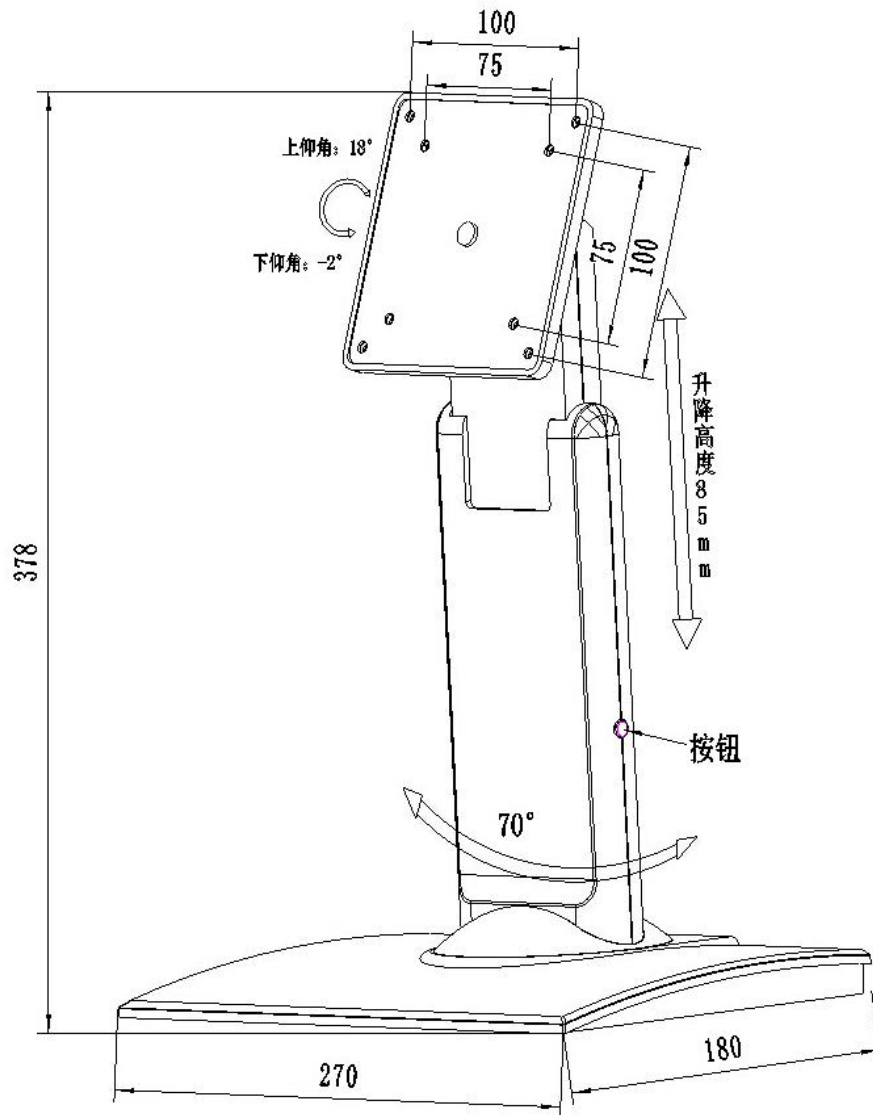

SUZHOU RUIGUAN TECHNOLOGY CO., LTD

ADD: Luyuan Industrial Park, Zhangjiagang City, Jiangsu Province, China

Mobile: 0086+13301561578 TEL/FAX: 0086-512-58352362_

E-mail: majorsaler@vip.163.com

SKYPE: anna19850325 QQ: 2276990123

Website: www.qtoper.com , <http://ruiquandz.en.alibaba.com/>