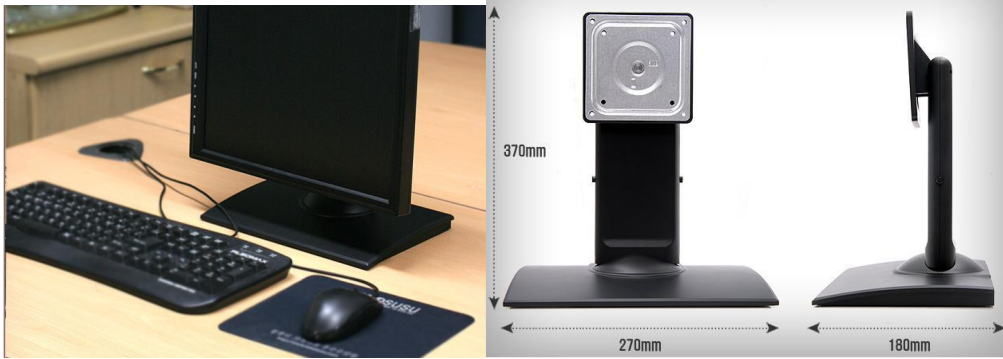

SUZHOU RUIGUAN TECHNOLOGY CO.,LTD

ADD: Luyuan Industrial Park, Zhangjiagang City, Jiangsu Province, China

Mobile: 0086+13301561578 TEL/FAX: 0086-512-58352362_

E-mail: majorsaler@vip.163.com

SKYPE: [anna19850325](https://www.skype.com/user/anna19850325) QQ: 2276990123

Website: www.gtoper.com , <http://ruiquandz.en.alibaba.com/>